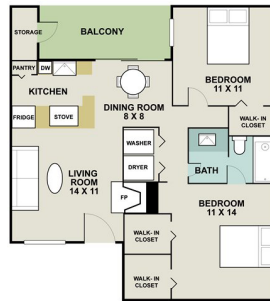

1 Bed / 1 Bath
 575 Square Feet

1 Bed / 1 Bath
 680 Square Feet

2 Bed / 1 Bath
 856 Square Feet

2 Bed / 2 Bath
 930 Square Feet

3 Bed / 2 Bath
 1,122 Square Feet

LakeVue Apartment Homes
 200 East Brazos Wood Drive
 Clute, TX 77531